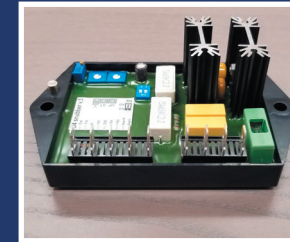

Unique features

Exclusive 3-Bar LED meter
Hertz, Volts and Amps - know how much power you are using.

Automatic Voltage Regulator (AVR)
Clean output Voltage $\pm 1\%$
More start-up power for motors.

100% true copper windings
for higher performance and longer equipment life.

- Duplex NEMA 5-20
- Straight Blade NEMA 14-60

PTO 16-2S
SKU# 16001
Voltage Regulation: Capacitor

PTO 16-2S AVR
SKU# 16002
Voltage Regulation: AVR

Optional:
 Drive Shaft P10013
 Full Power Plug P1460
 3-Point Hitch P10015