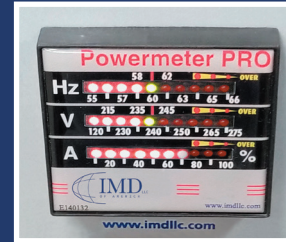

Unique features

Exclusive 3-Bar LED meter
Hertz, Volts and Amps - know how much power you are using.

Automatic Voltage Regulator (AVR)
Clean output Voltage $\pm 1\%$
More start-up power for motors.

100% true copper windings
for higher performance and longer equipment life.