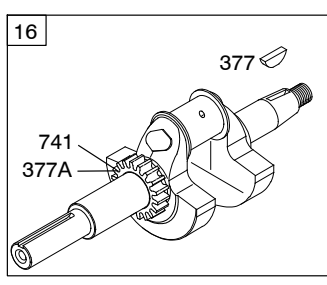

- 1036 EMISSIONS LABEL
- 1058 OPERATOR'S MANUAL
- 1330 REPAIR MANUAL

1319 WARNING LABEL

WARNING	
	Read and follow Operating Instructions before running engine.
	Gasoline is flammable. Allow engine to cool at least 2 minutes before refueling.
	Engines emit carbon monoxide, DO NOT run in enclosed area.
	Muffler area temperature may exceed 150°F. Do not touch hot parts.

REQUIRED when replacing parts with warning labels affixed.