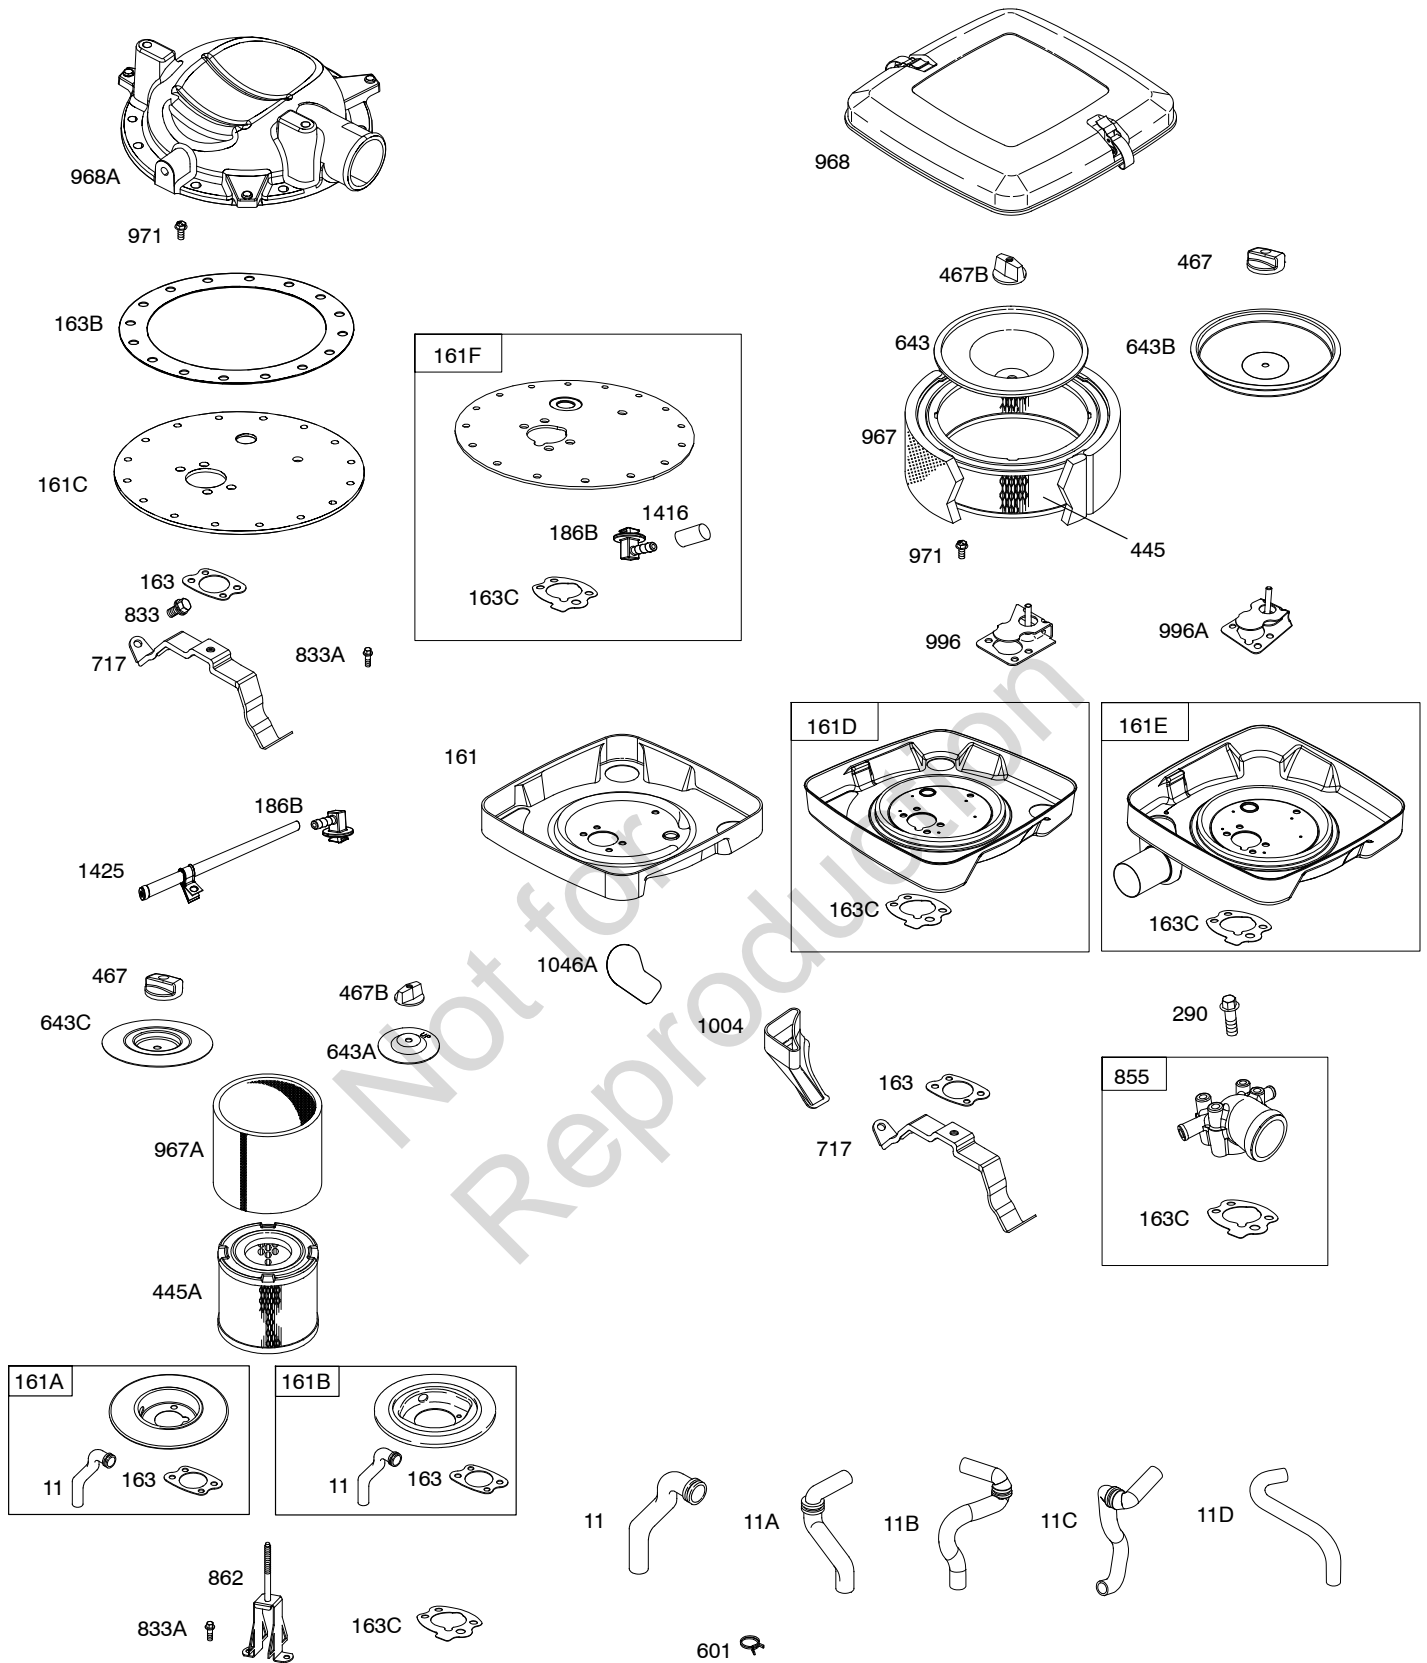

REQUIRED when replacing parts with warning labels affixed.

1133

Included in Fuel Tank Service #845137

Included in Fuel Tank Service #845138

529A

DUAL CIRCUIT		10 - 16 AMP		20 AMP		20 AMP POWER LINK	
474	1059	474A	1059	474B	1059	474C	