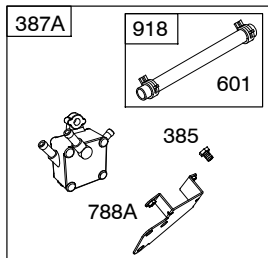

Included in Fuel Tank Service #845137

Included in Fuel Tank Service #845138

529A