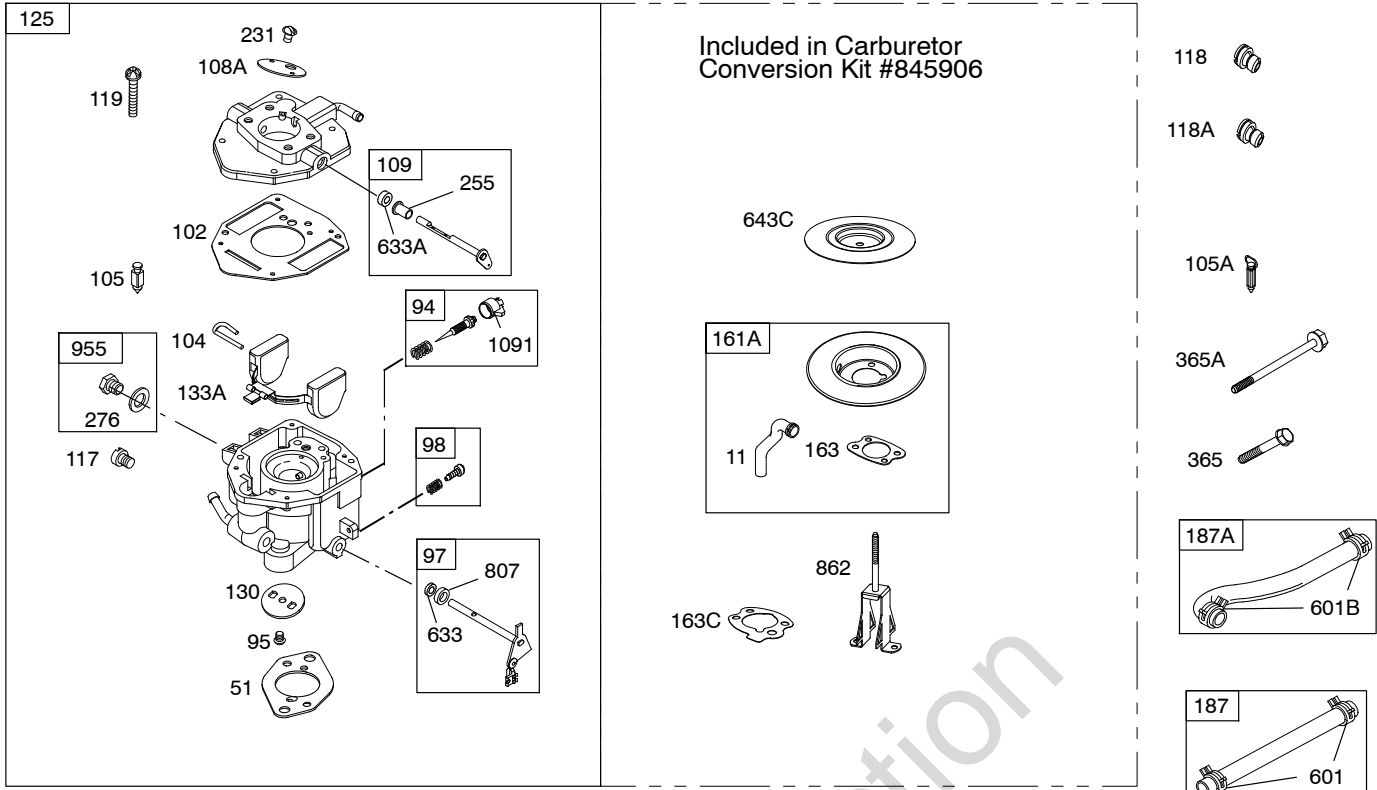

- 1036 EMISSIONS LABEL
- 1058 OPERATOR'S MANUAL
- 1330 REPAIR MANUAL

1319 WARNING LABEL

WARNING	
	Read and follow Operating Instructions before running engine.
	Gasoline is flammable. Allow engine to cool at least 2 minutes before refueling.
	Engines emit carbon monoxide, DO NOT run in enclosed area.
	Muffler area temperature may exceed 150°F. Do not touch hot parts.

REQUIRED when replacing parts with warning labels affixed.

1133

Included in Fuel Tank Service #845137

Included in Fuel Tank Service #845138

529A

DUAL CIRCUIT		10 - 16 AMP		20 AMP		20 AMP POWER LINK	
474	1059	474A	1059	474B	1059	474C	