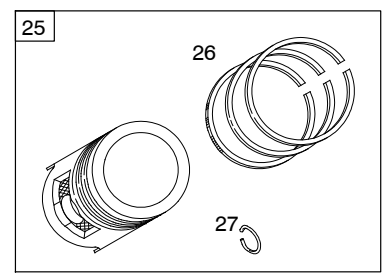

- 1036 EMISSIONS LABEL
- 1058 OPERATOR'S MANUAL
- 1330 REPAIR MANUAL

1319 WARNING LABEL

WARNING	
	Read and follow Operating Instructions before running engine.
	Gasoline is flammable. Allow engine to cool at least 2 minutes before refueling.
	Engines emit carbon monoxide, DO NOT run in enclosed area.
	Muffler area temperature may exceed 150°F. Do not touch hot parts.

REQUIRED when replacing parts with warning labels affixed.