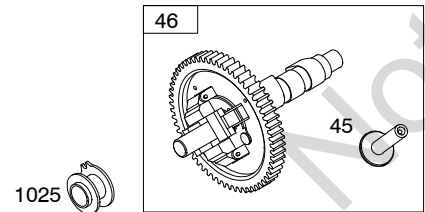

- 1036 EMISSIONS LABEL
- 1058 OPERATOR'S MANUAL
- 1330 REPAIR MANUAL

1319 WARNING LABEL

WARNING	
	Read and follow Operating Instructions before running engine.
	Gasoline is flammable. Allow engine to cool at least 2 minutes before refueling.
	Engines emit carbon monoxide, DO NOT run in enclosed area.
	Muffler area temperature may exceed 150°F. Do not touch hot parts.

REQUIRED when replacing parts with warning labels affixed.