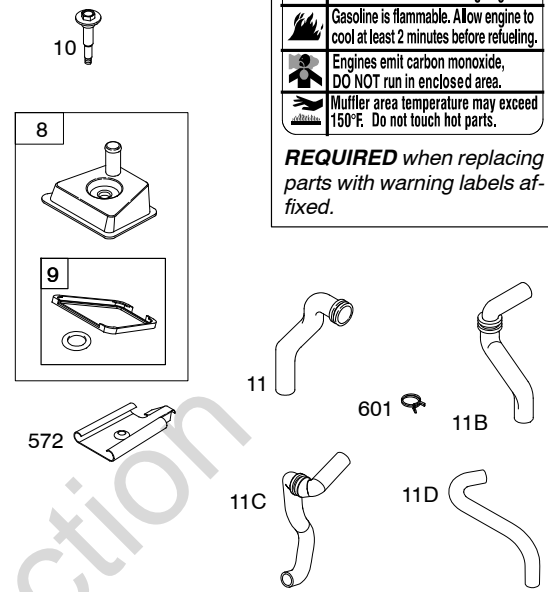

- 1036 EMISSIONS LABEL
- 1058 OPERATOR'S MANUAL
- 1330 REPAIR MANUAL

1319 WARNING LABEL

WARNING	
	Read and follow Operating Instructions before running engine.
	Gasoline is flammable. Allow engine to cool at least 2 minutes before refueling.
	Engines emit carbon monoxide, DO NOT run in enclosed area.
	Muffler area temperature may exceed 150°F. Do not touch hot parts.

REQUIRED when replacing parts with warning labels affixed.