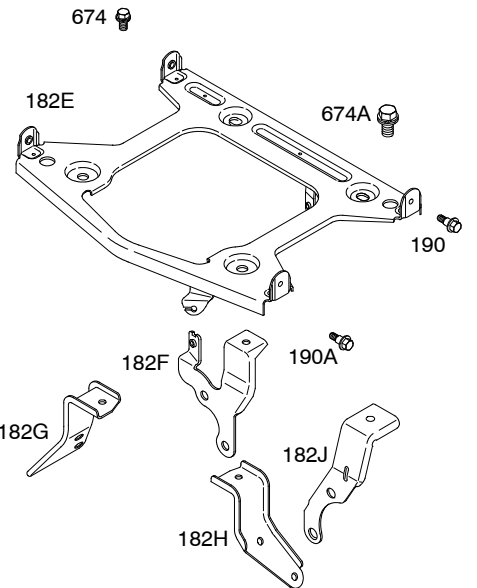

Included in Fuel Tank Service #845137

Included in Fuel Tank Service #845138

529A