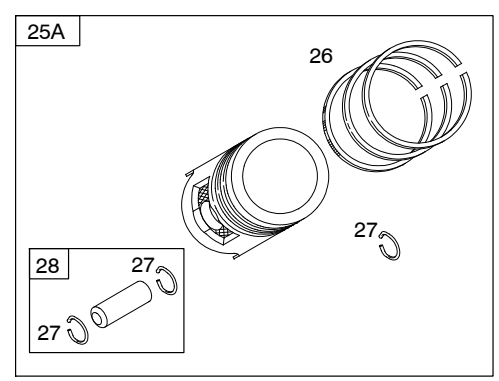

- 1036 EMISSIONS LABEL
- 1058 OPERATOR'S MANUAL
- 1330 REPAIR MANUAL

1319 WARNING LABEL

WARNING	
	Read and follow Operating Instructions before running engine.
	Gasoline is flammable. Allow engine to cool at least 2 minutes before refueling.
	Engines emit carbon monoxide, DO NOT run in enclosed area.
	Muffler area temperature may exceed 150°F. Do not touch hot parts.

REQUIRED when replacing parts with warning labels affixed.